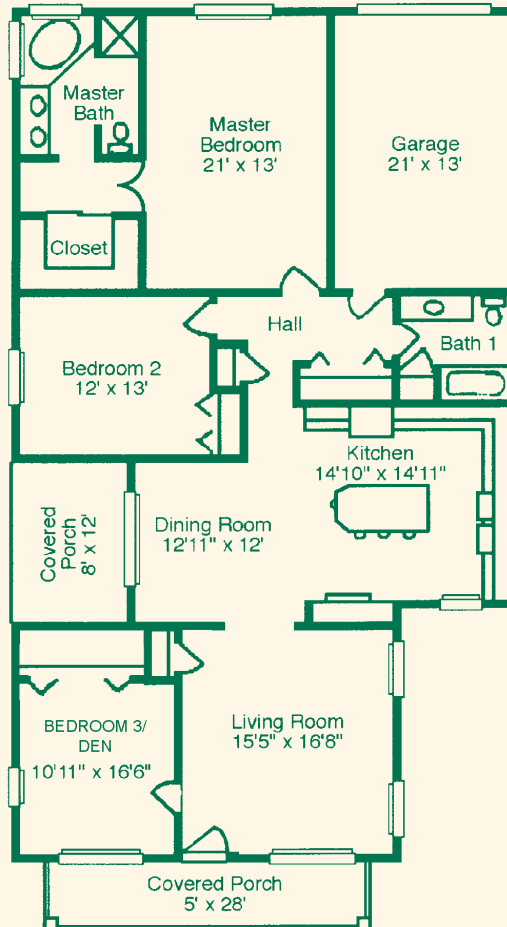

Elevation

Wedgewood

Number of Stories 1

Living Space (Sq. Ft.) 1,819 sq. ft.

Garage Type/Sq. Ft. 1-car/273 sq. ft.

Floorplan

Actual Dimensions may vary.

WEDGEWOOD