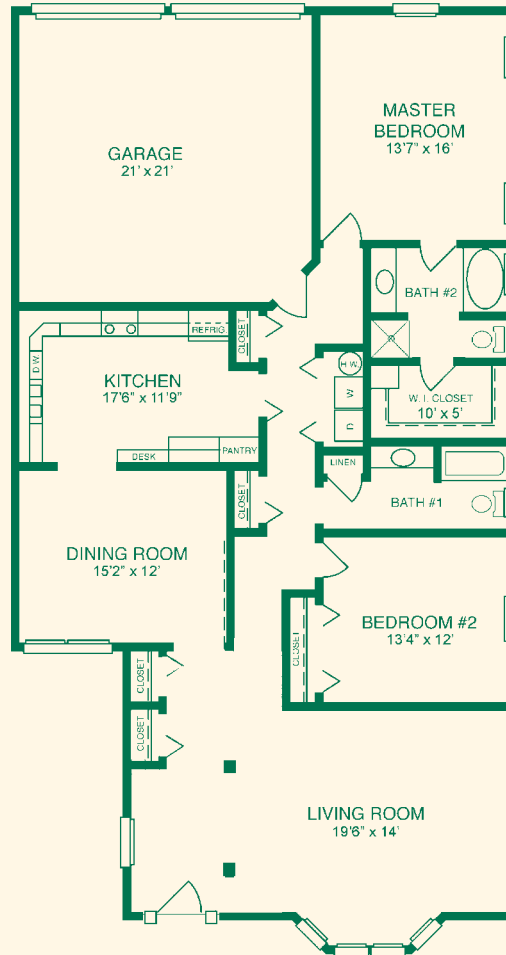

Elevation

# Tudor

Number of Stories ..... 1

Living Space (Sq. Ft.) ..... 1,747 sq. ft.

Garage Type/Sq. Ft. .... 2-car/441 sq. ft.

Floorplan

Actual Dimensions may vary.