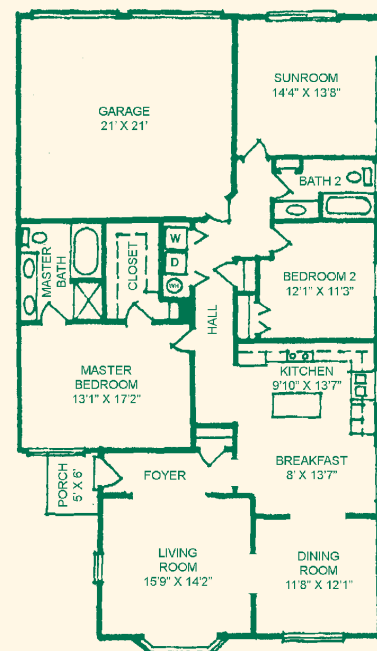

Queen Anne

Number of Stories

1

Living Space (Sq. Ft.)

1,747 sq. ft.

Garage Type/Sq. Ft.

2-car/441 sq. ft.

Elevation – Alternative A

Floorplan – Alternate A

Elevation – Alternative B

Floorplan – Alternate B

Actual Dimensions may vary.