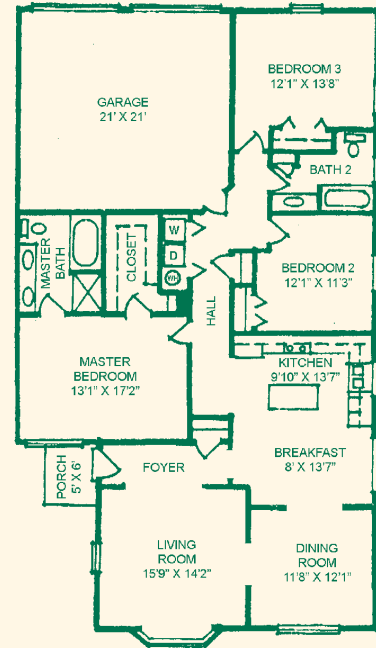

Queen Anne

Number of Stories

1

Living Space (Sq. Ft.)

1,747 sq. ft.

Garage Type/Sq. Ft.

2-car/441 sq. ft.

Elevation – Alternative A

Floorplan – Alternate A

Elevation – Alternative B

Floorplan – Alternate B

Actual Dimensions may vary.