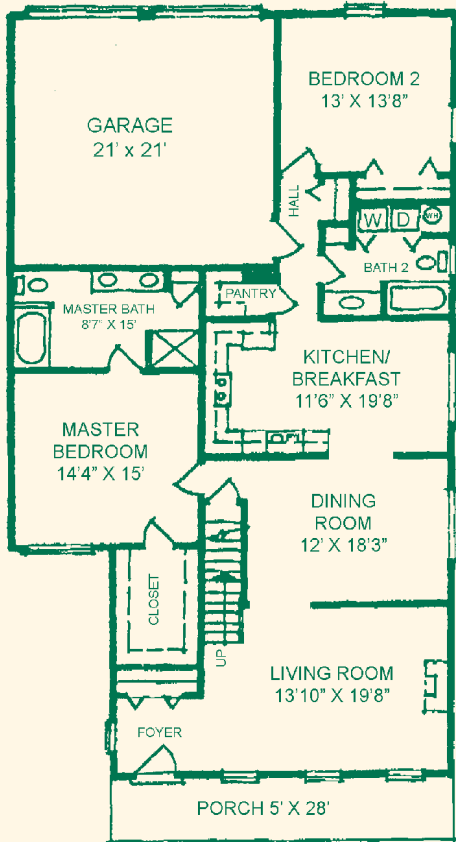

Elevation

Oxford

Number of Stories2

Living Space (Sq. Ft.)2,365 sq. ft.

Garage Type/Sq. Ft.2-car/441 sq. ft.

Floorplan - Alternative A

Floorplan - Alternative B

Second Floor - Floorplan

Actual Dimensions may vary.