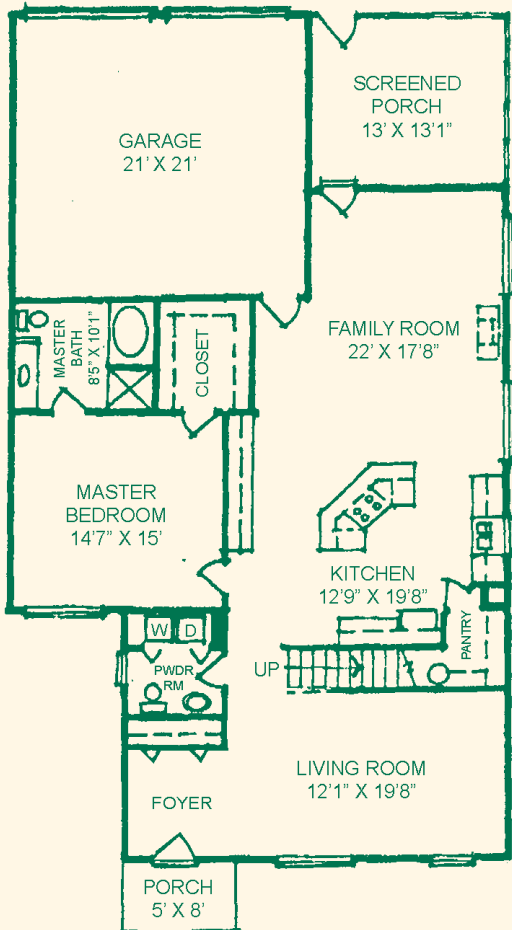

Elevation

Nottingham

Number of Stories2

Living Space (Sq. Ft.)2,355 sq. ft.

Garage Type/Sq. Ft.2-car/441 sq. ft.

First Floor – Floorplan

Second Floor – Floorplan

Actual Dimensions may vary.