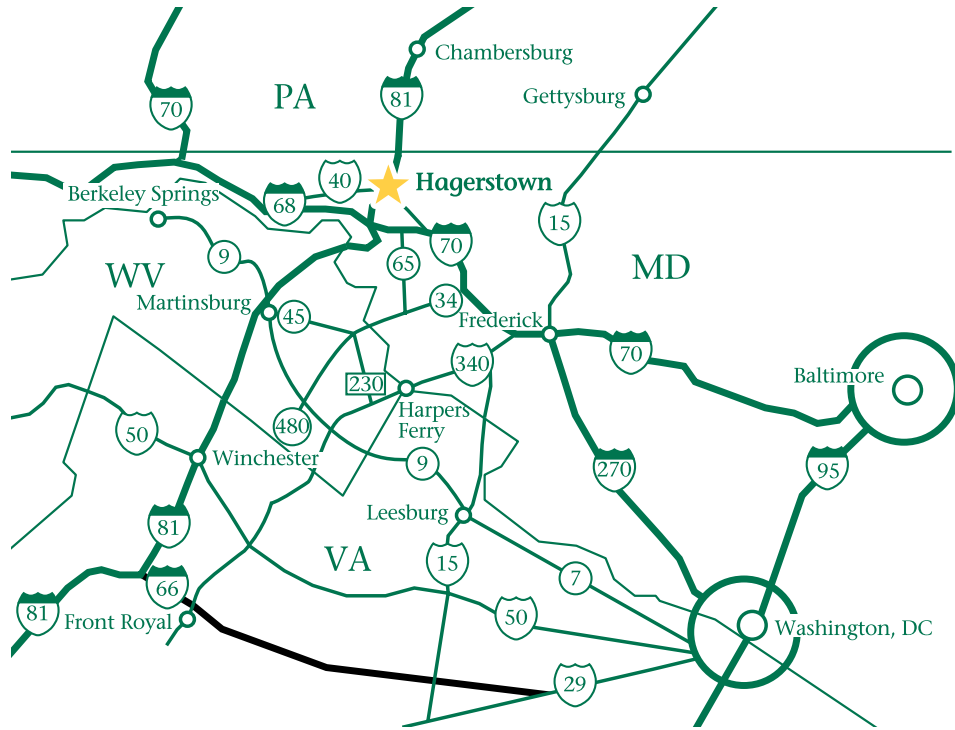

Location

I-70 to Hagerstown 40W, first light right (Edgewood), next light turn right on Mount Etna proceed one-half mile on right.