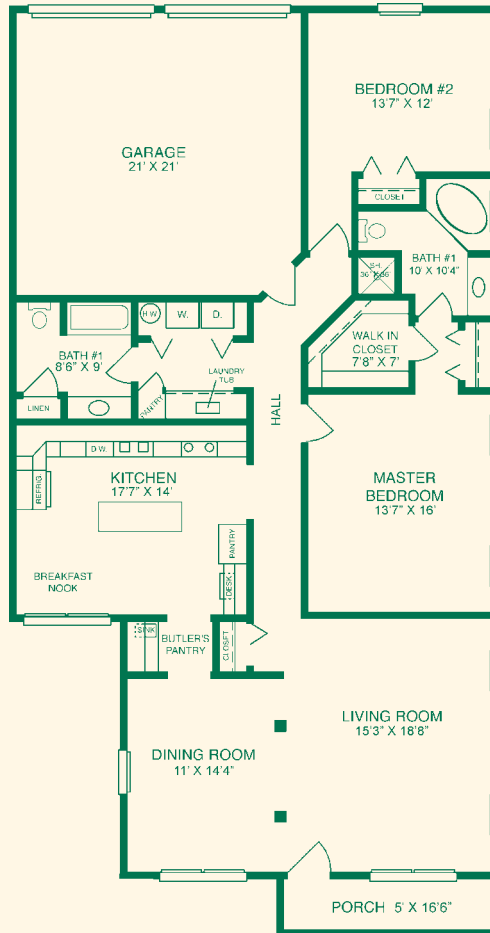

Elevation

The Canterbury

Number of Stories 1

Living Space (Sq. Ft.) 1,747 sq. ft.

Garage Type/Sq. Ft. 2-car/441 sq. ft.

Floorplan

Actual Dimensions may vary.