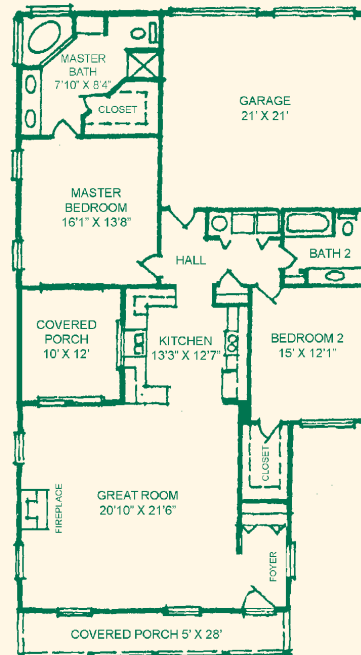

Cambridge

Number of Stories

1

Living Space (Sq. Ft.)

1,627 sq. ft.

Garage Type/Sq. Ft.

2-car/441 sq. ft.

Elevation – Alternative A

Elevation – Alternative B

Elevation – Alternative C

Floorplan

Floorplan with Porch

Actual Dimensions may vary.