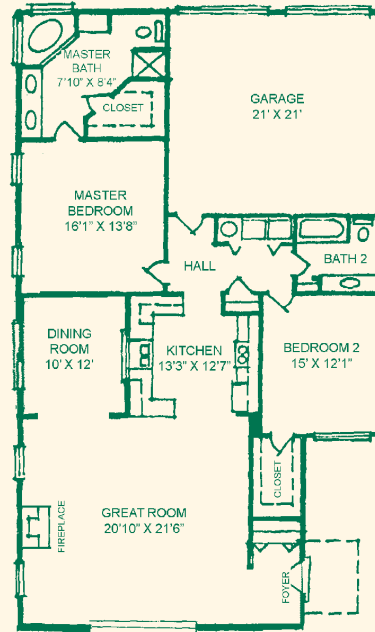

Cambridge

Number of Stories

1

Living Space (Sq. Ft.)

1,627 sq. ft.

Garage Type/Sq. Ft.

2-car/441 sq. ft.

Elevation – Alternative A

Elevation – Alternative B

Elevation – Alternative C

Floorplan

Floorplan with Porch

Actual Dimensions may vary.