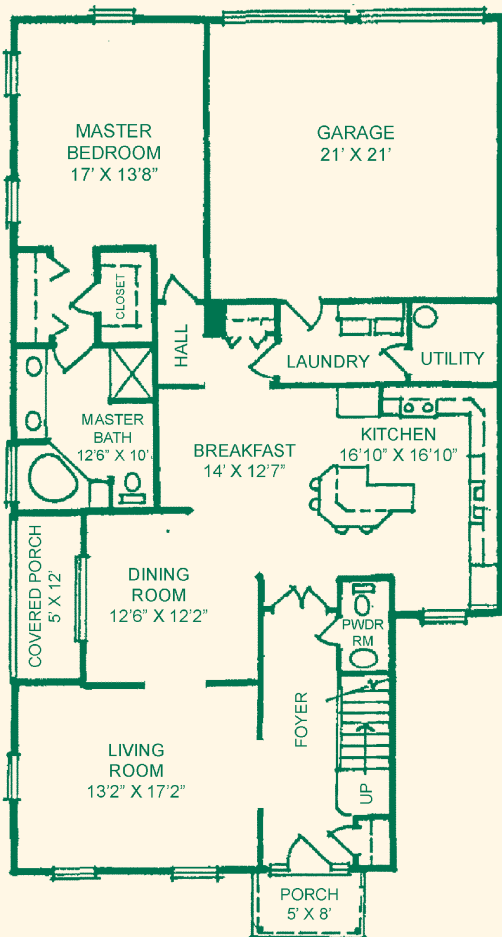

Elevation

# Buckingham

Number of Stories .....2

Living Space (Sq. Ft.) .....2,900 sq. ft.

Garage Type/Sq. Ft. ....2-car/441 sq. ft.

First Floor – Floorplan

Second Floor – Floorplan

Actual Dimensions may vary.